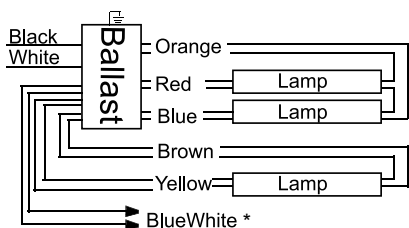

PHYSICAL CHARACTERISTICS

WIRING DIAGRAM

T5HO

* Cap off each BlueWhite wire separately