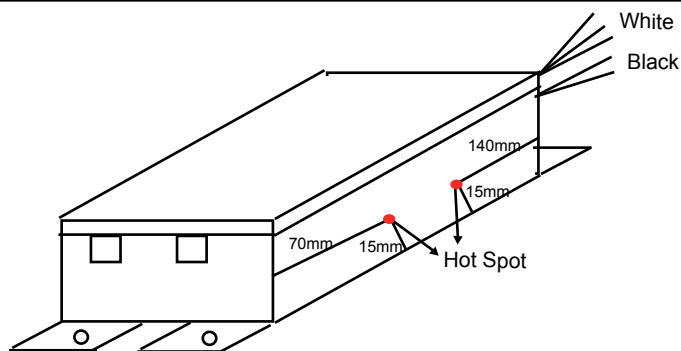

HOT SPOT LOCATION

ORDERING INFORMATION

Model #	Carton Weight	Carton Dimensions LxWxH	Carton Quantity	Skid Quantity
ER454480HT-W	27.1 lbs	18.9" x 10.2" x 5.9"	10	480

ULTRASAVE LIGHTING LTD.

12-140 AMBER STREET, MARKHAM, ON L3R 3J8

TEL 905.940.0888

FAX 905.940.0338

WWW.ULTRASAVE.CA